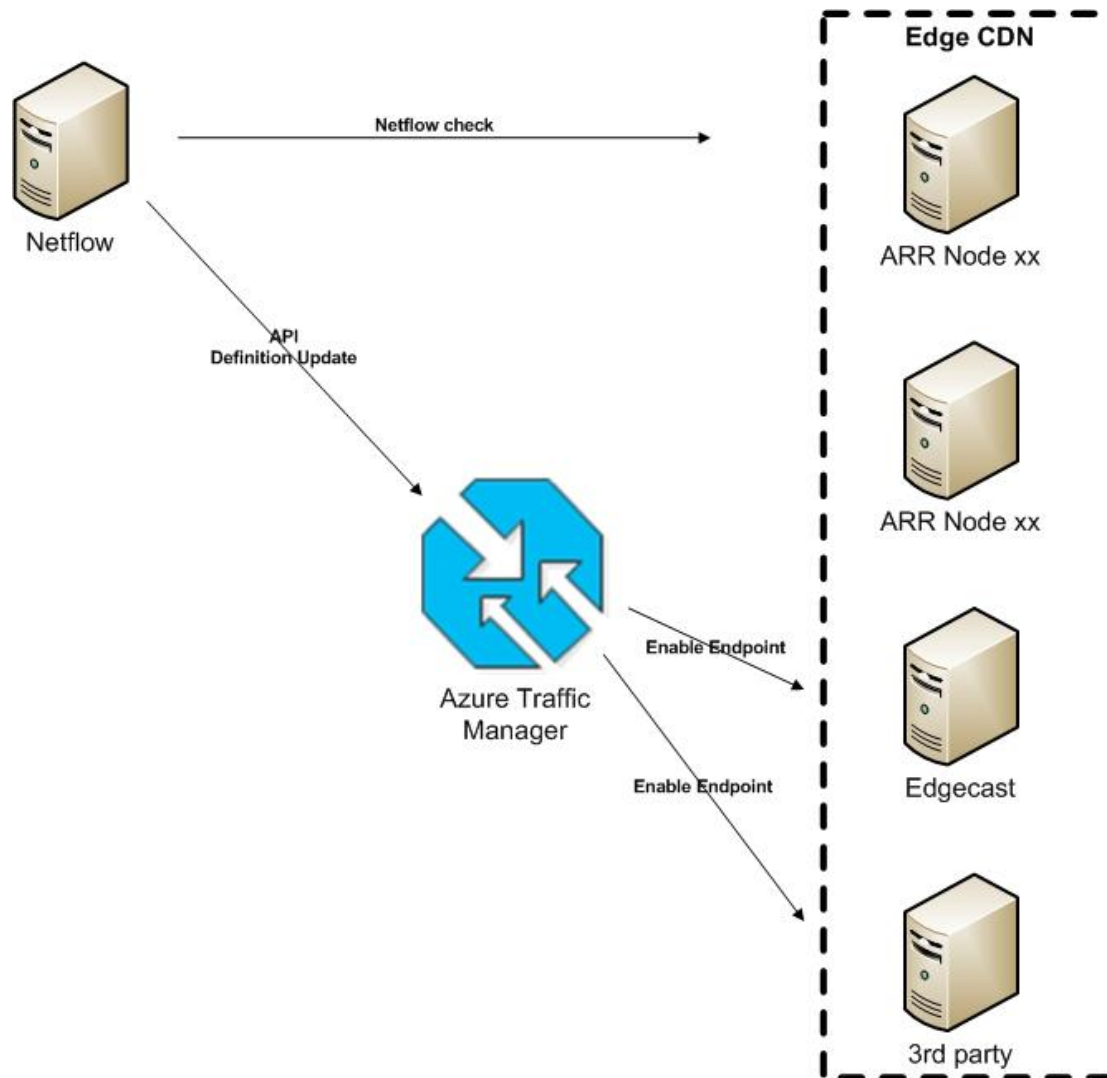

RTL Livestreaming