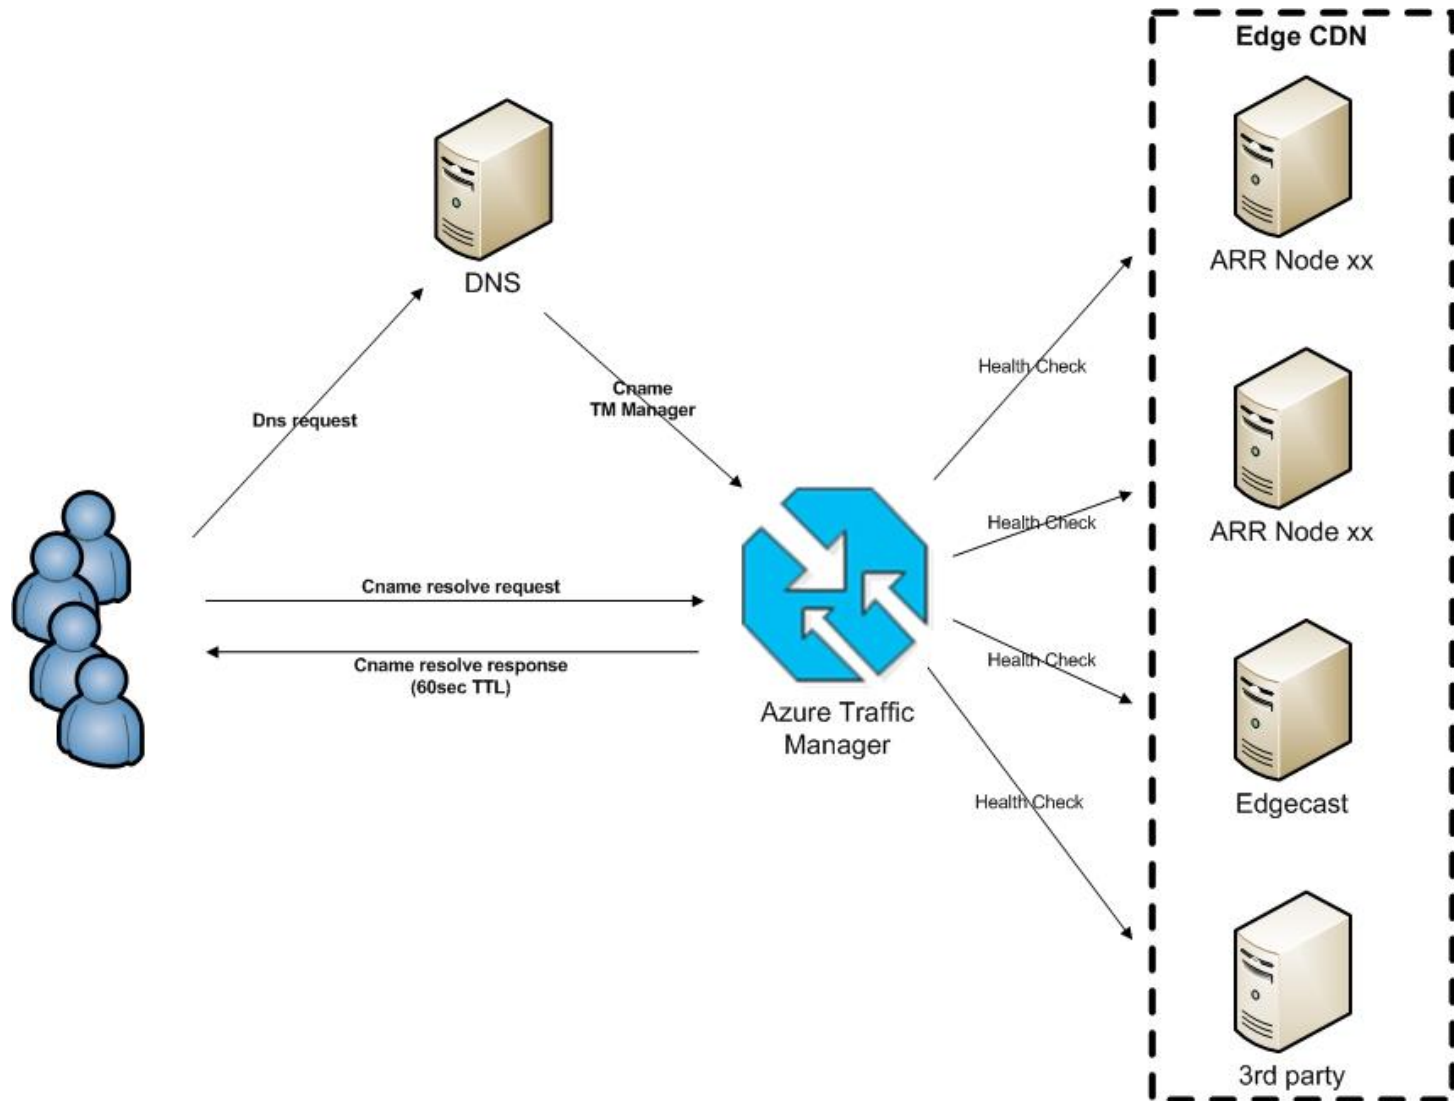

RTL Livestreaming