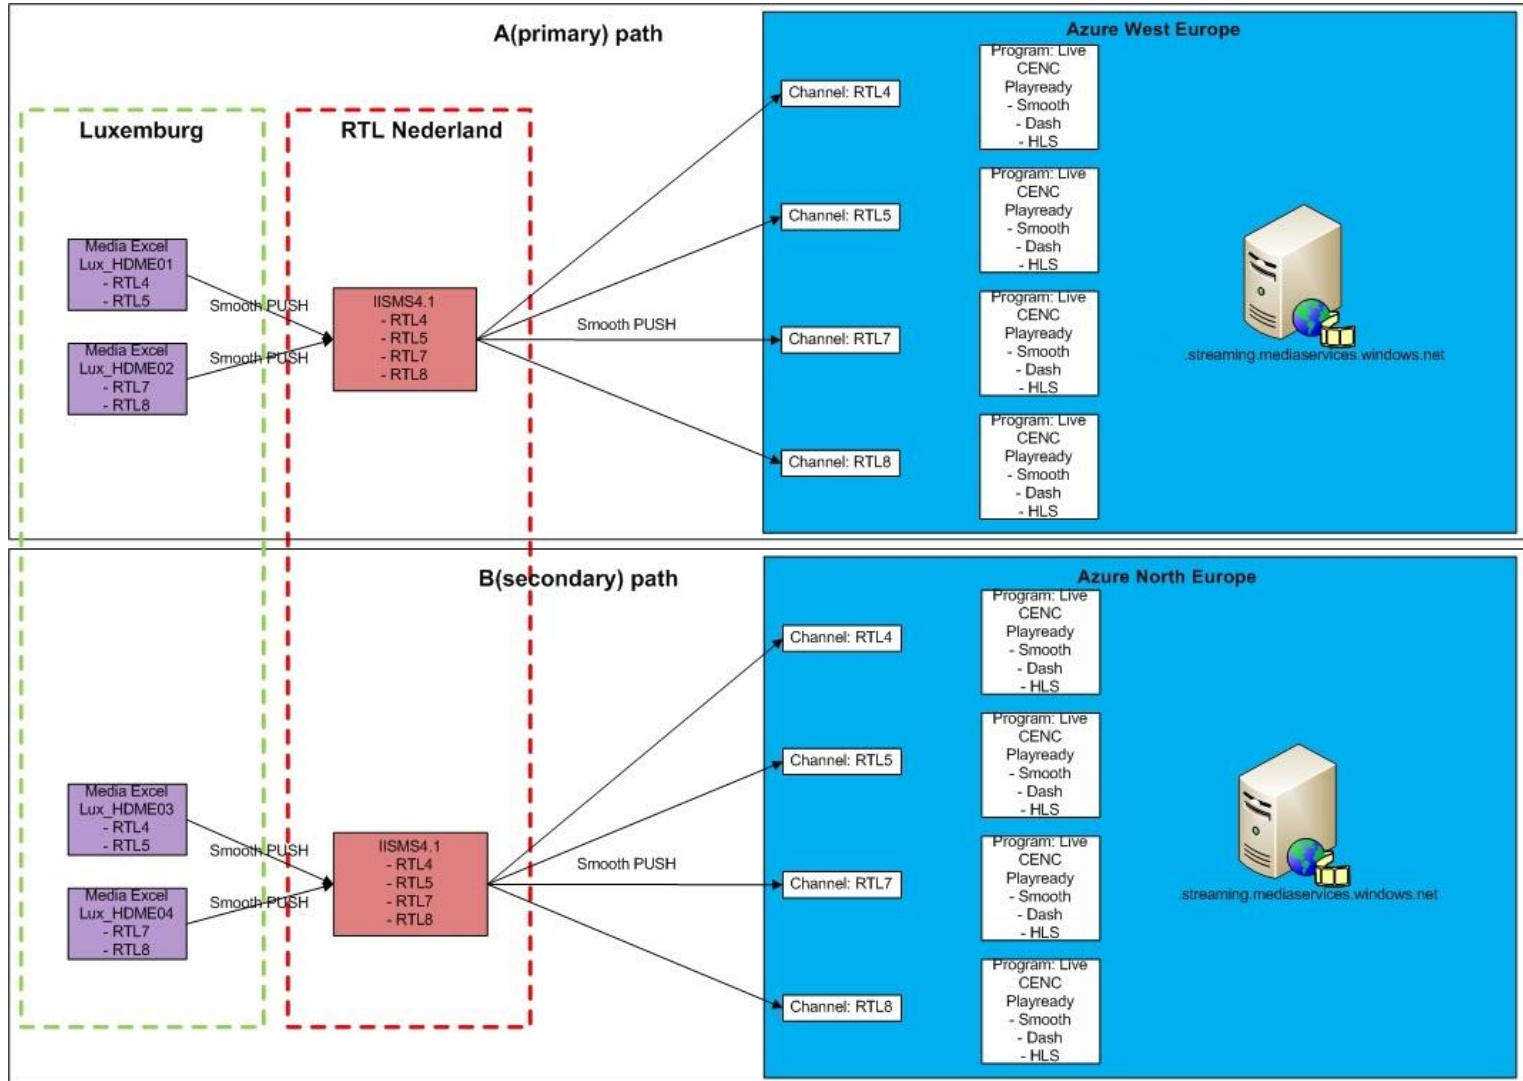

RTL Livestreaming