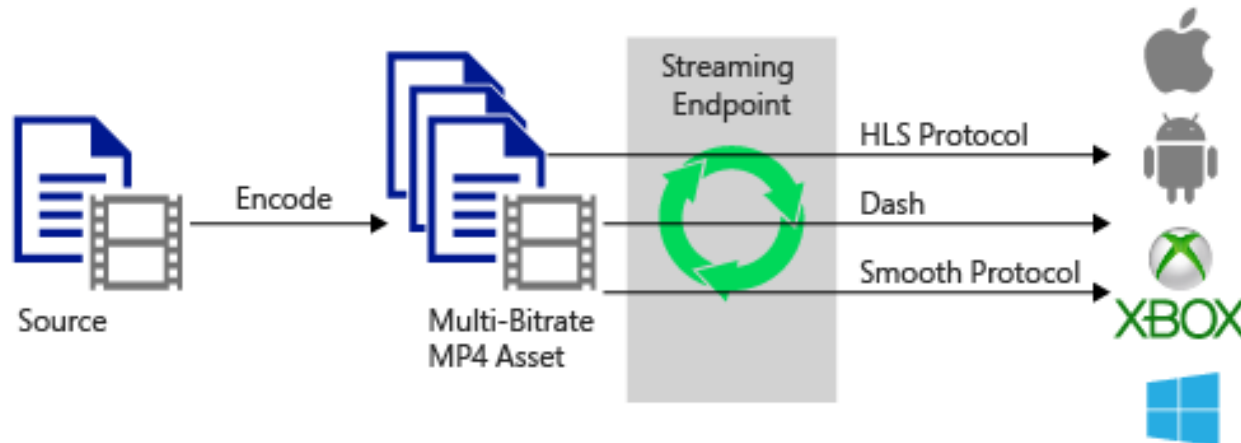

RTL Livestreaming

Dynamic Packaging (Azure)