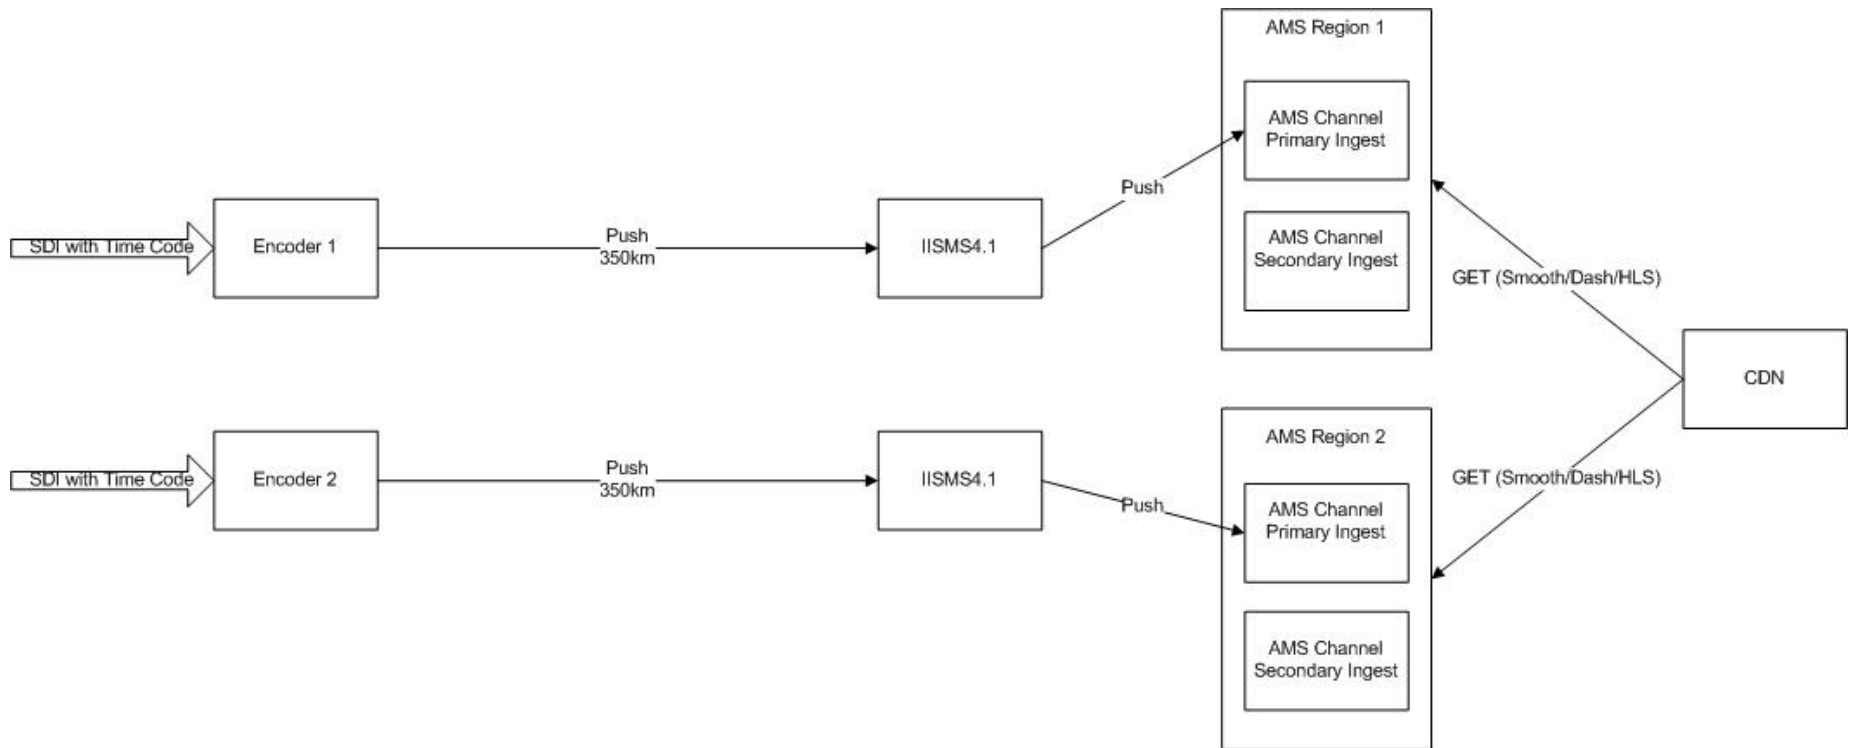

RTL Livestreaming

Ingest (de RTL Handicap)